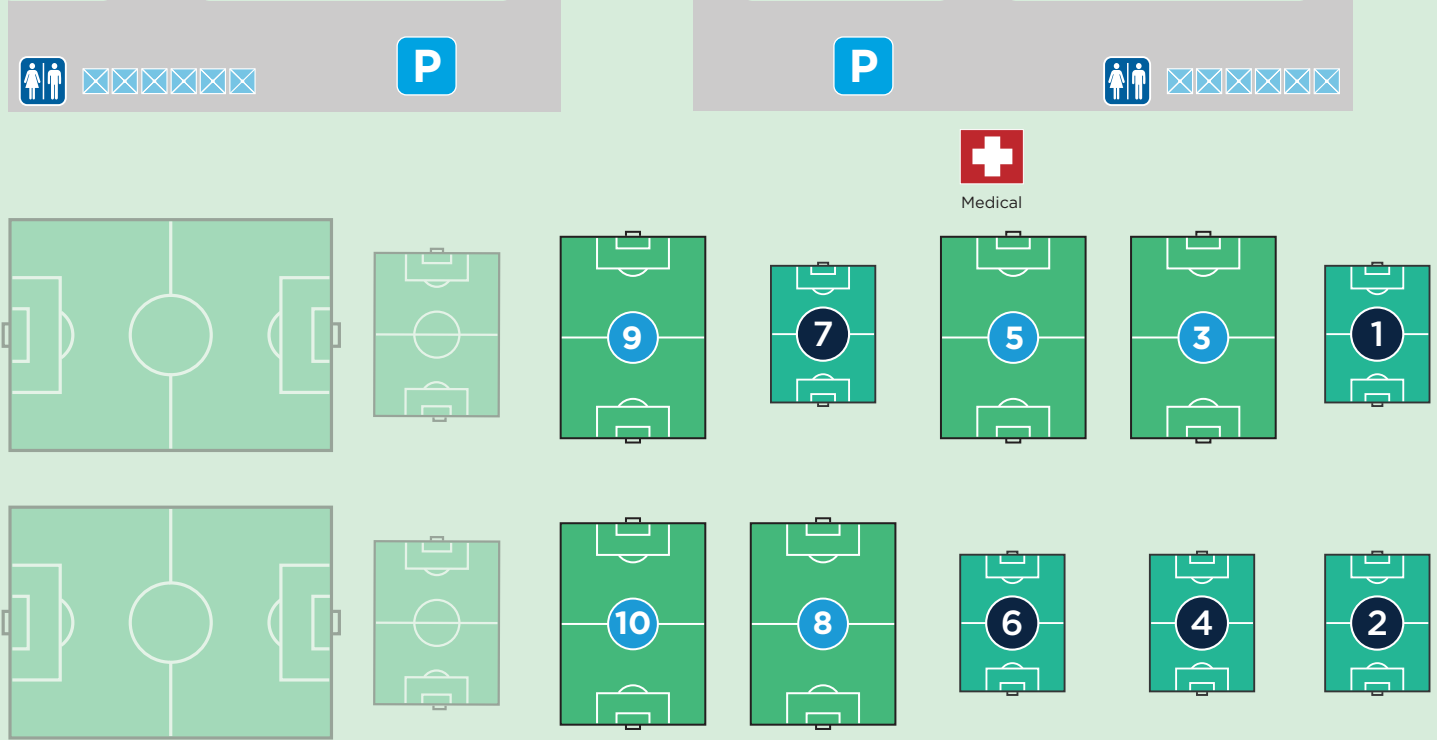

# Friendship Fields: Bordentown

EDP Memorial Day Classic 2026 | 8U-19U Boys & Girls

Saturday & Sunday, May 23-24, 2026

455 Ward Avenue, Chesterfield, NJ 08515

SHANAHAN LANE

WARD AVENUE

ENTRANCE

KEY	
7V7 FIELDS	
9v9 FIELDS	
11v11 FIELDS	
RESTROOMS	
PARKING LOT	
ADA PARKING	
MEDICAL	

**EDP** [edsoccer.com/memorial-day-classic](https://edsoccer.com/memorial-day-classic)

Watch for children & park in designated areas. Do not move signs, traffic cones or barriers. No pets. No smoking. No drugs or alcohol. No BBQ's or fires. No weapons or violence. No derogatory, foul or abusive language. Violators will be asked to leave the premises.